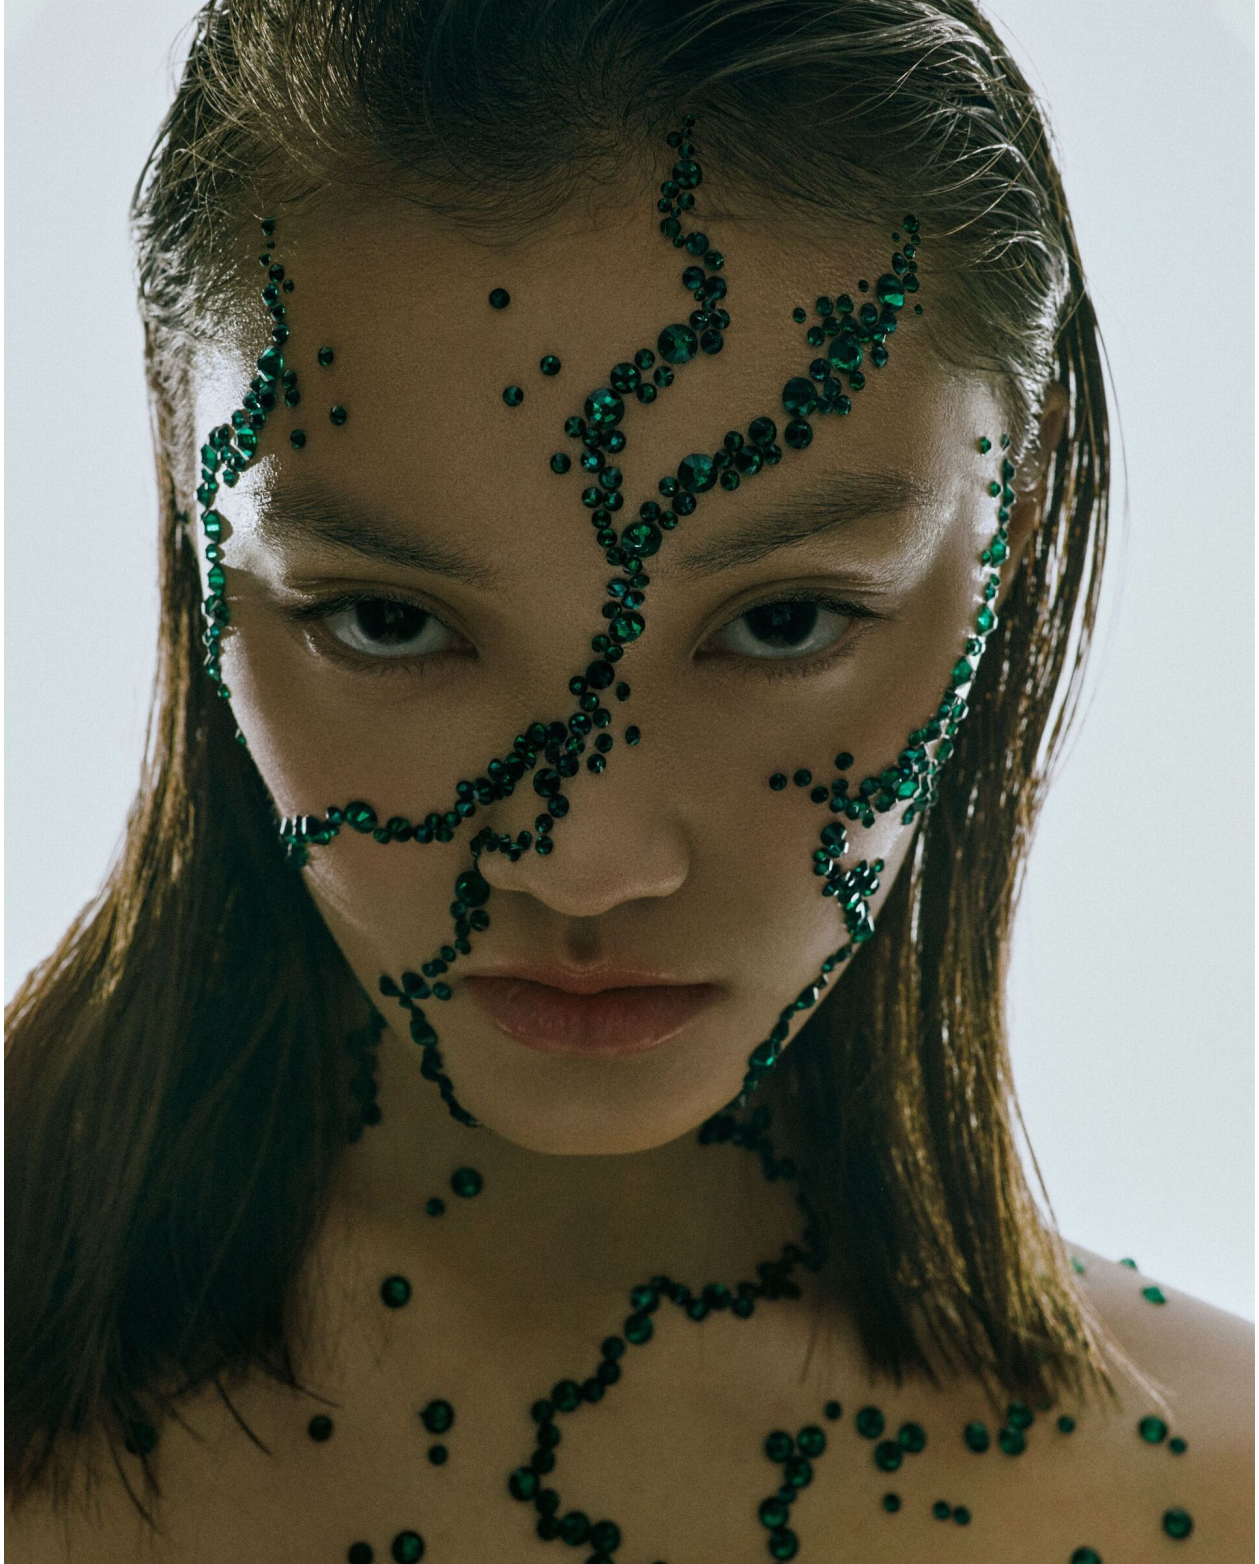

VARYA YAHORAVA

height 5'9.5 · bust 32.5" · waist 23.5" · hips 29.5" · dress 36 EU/6 US/8 UK
shoes size 39 EU/8 US/6 UK · hair dark brown · eyes brown